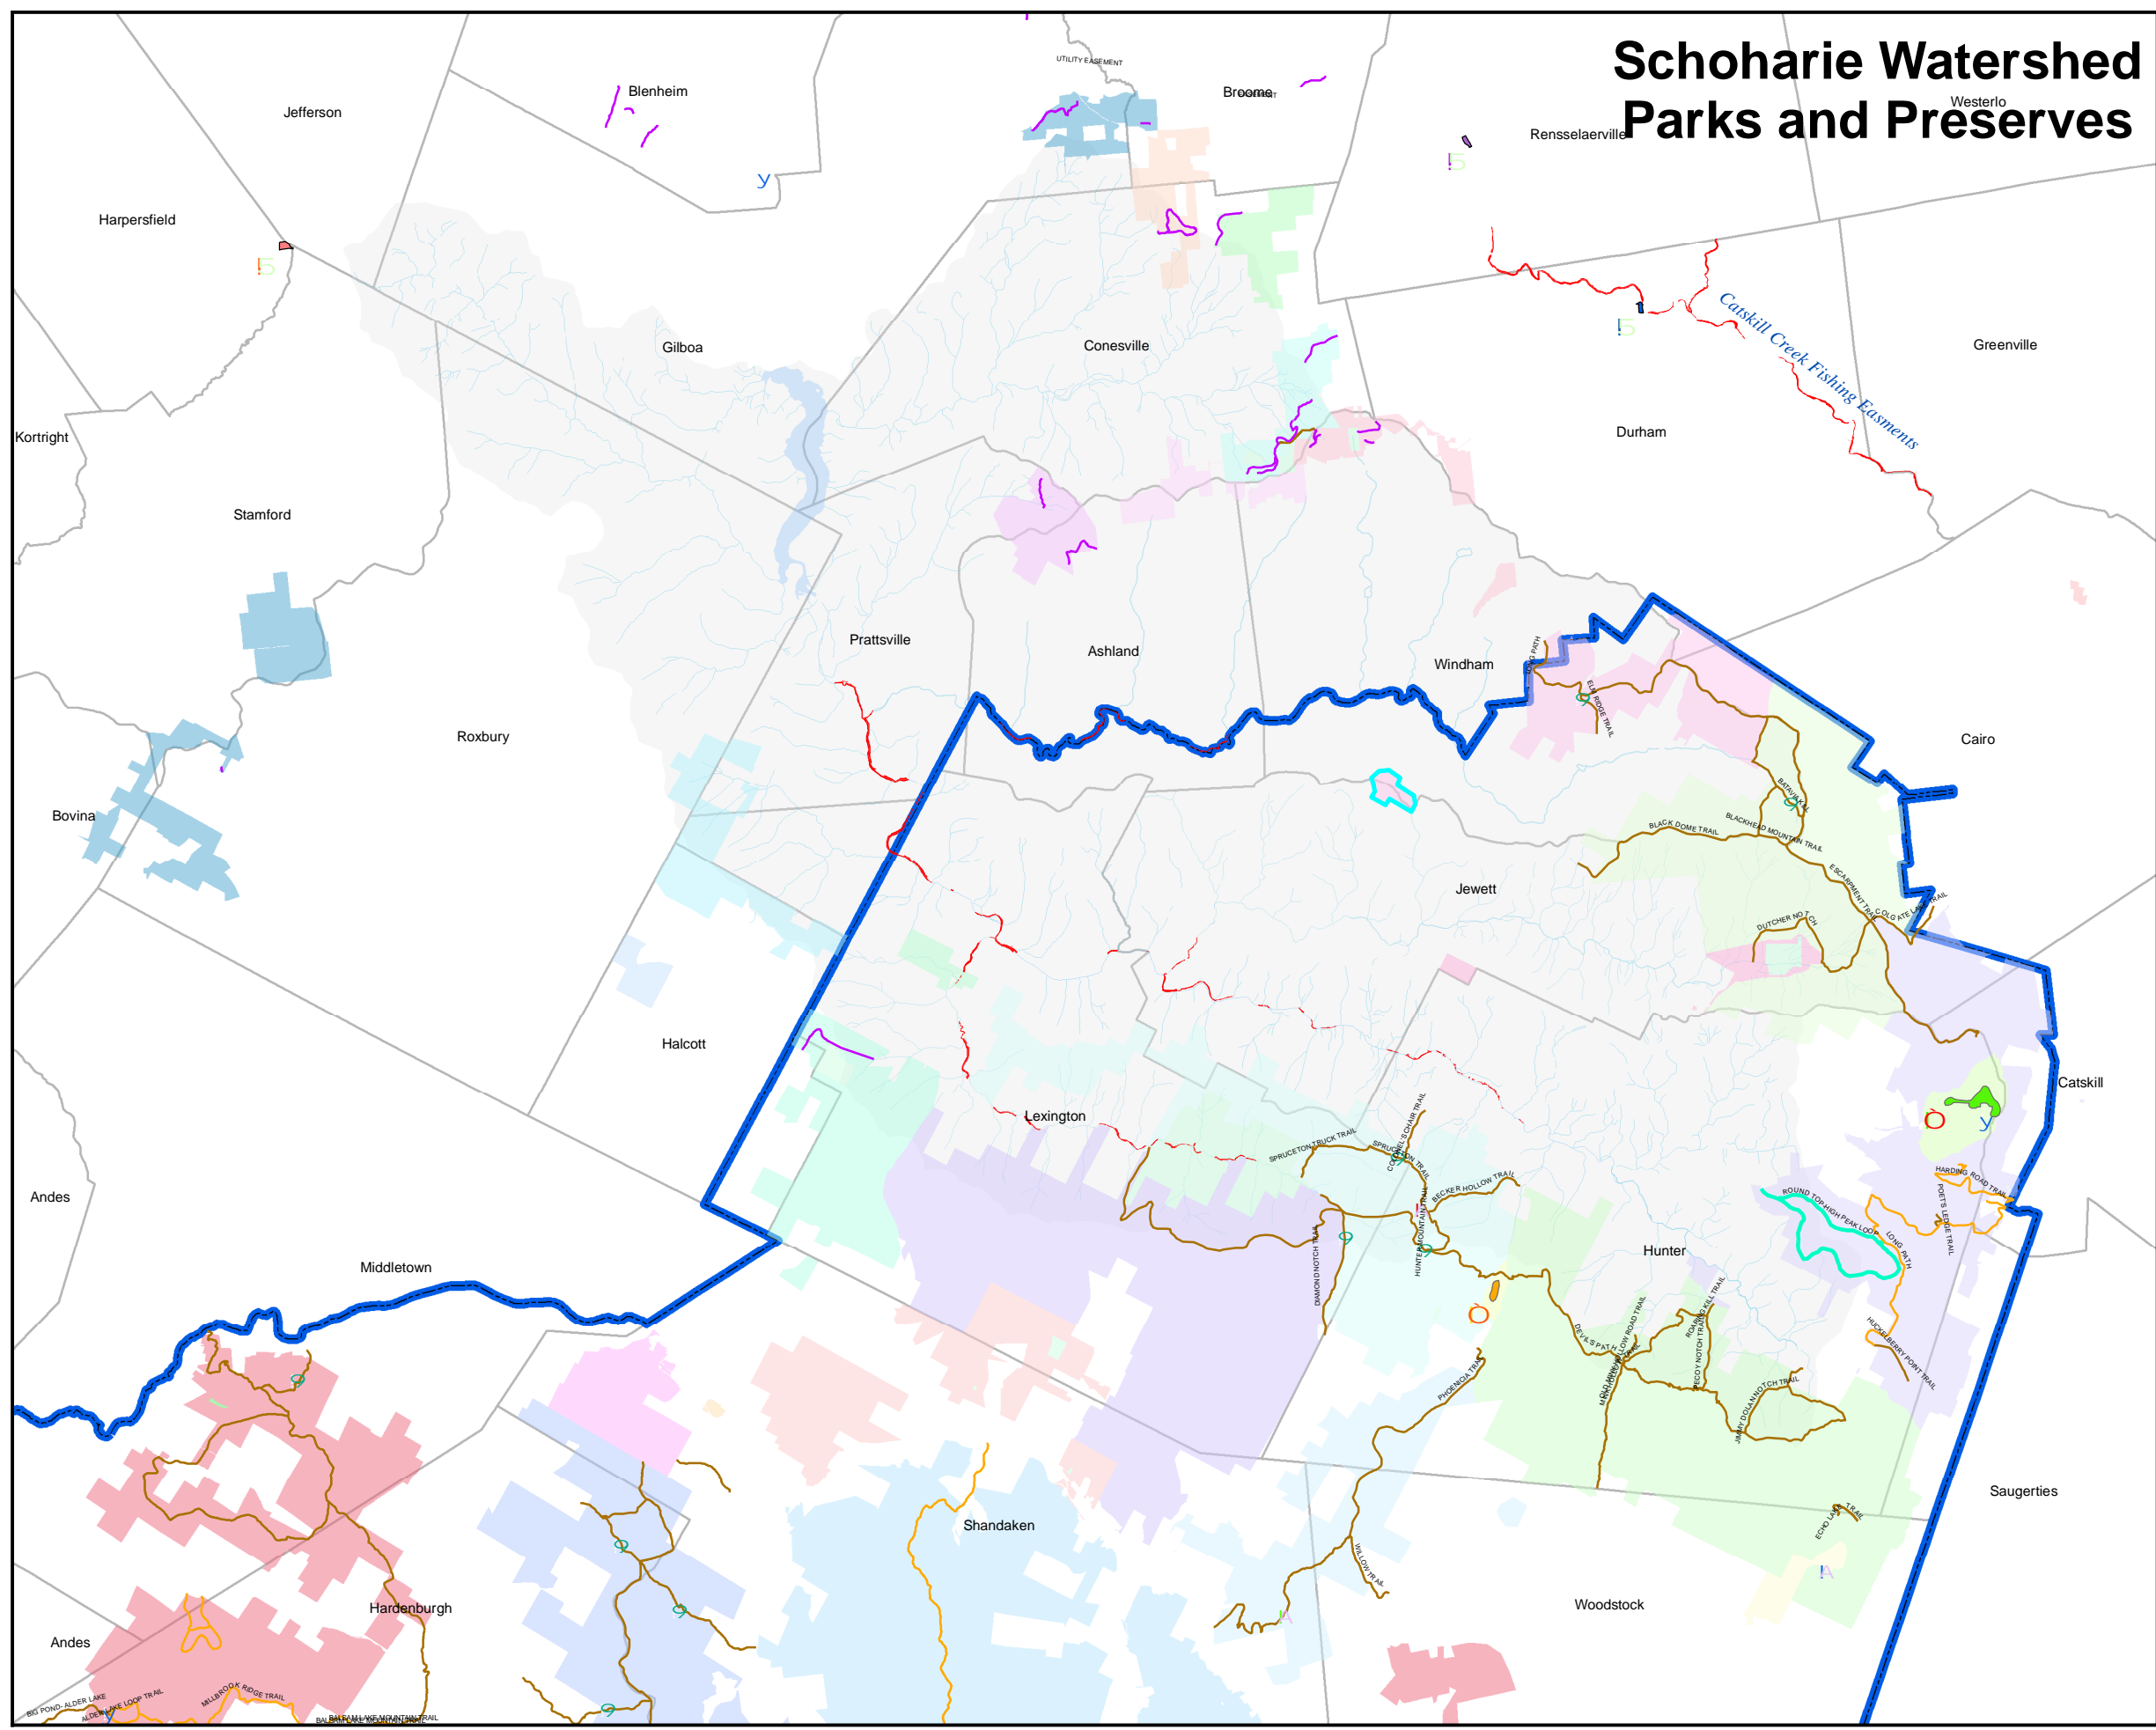

Schoharie Watershed Parks and Preserves

- Legend**
- DEC Lands**
- ASHLAND PINNACLE STATE FOREST
 - BATES STATE FOREST
 - BEARPEN MOUNTAIN STATE FOREST
 - BELLEAYRE MTN. DAY USE AREA
 - BELLEAYRE MTN. SKI CENTER
 - BIG INDIAN WILDERNESS
 - BLACKHEAD RANGE WILD FOREST
 - CAIRO LOCKWOOD STATE FOREST
 - COLGATE LAKE WILD FOREST
 - DEVIL'S TOMBSTONE CAMPGROUND
 - GREENE COUNTY DETACHED PARCEL
 - HALCOTT MOUNTAIN WILD FOREST
 - HIGH KNOB STATE FOREST
 - HUNTER MOUNTAIN WILD FOREST
 - HUNTERSFIELD STATE FOREST
 - INDIAN HEAD WILDERNESS
 - KAATERSKILL WILD FOREST
 - MOUNT PISGAH STATE FOREST
 - NORTH/SOUTH LAKE CAMPGROUND
 - OVERLOOK MTN. WILD FOREST
 - PHOENICIA WILD FOREST
 - PRIVATE LAND
 - SHANDAKEN WILD FOREST
 - SLIDE MOUNTAIN WILDERNESS
 - SOUTH MOUNTAIN STATE FOREST
 - VINEGAR HILL WMA
 - WEST KILL MOUNTAIN WILDERNESS
 - WINDHAM HIGH PEAK WILD FOREST
- Non-DEC Lands**
- Forest Preserve
 - Private Inholding
 - State Forest

- Landmarks**
- Fishing Easements
 - Lean-to
 - Hunter Mountain Fire Tower
 - Overlook Mountain Fire Tower
 - Tremper Mountain Fire Tower
 - Boat Launch
- Trails**
- Foot Trail
 - Multi-Purpose Trail
 - Snowmobile Trail
 - Access Trail (unmarked)
- Recreation Parks**
- Archibald Field
 - Bayard Elsbree Memorial Park
 - Brandon Memorial Park
 - AdirondackCatskill
- State Campgrounds**
- Devils Tombstone State Campground
 - North/South Lake State Campground